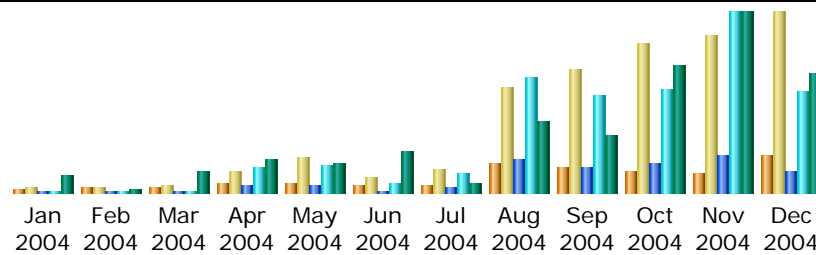

Last Update: 23 Jan 2006 - 09:54

Reported period: - Year -

Summary

Reported period	Year 2004				
First visit	01 Feb 2004 - 01:11				
Last visit	31 Dec 2004 - 23:24				
	Unique visitors	Number of visits	Pages	Hits	Bandwidth
Traffic viewed *	<= 536 Exact value not available in 'Year' view	2518 (4.69 visits/visitor)	25645 (10.18 pages/visit)	104296 (41.42 hits/visit)	457.58 MB (186.08 KB/visit)
Traffic not viewed *			8389	10331	32.85 MB

* Not viewed traffic includes traffic generated by robots, worms, or replies with special HTTP status codes.

Monthly history